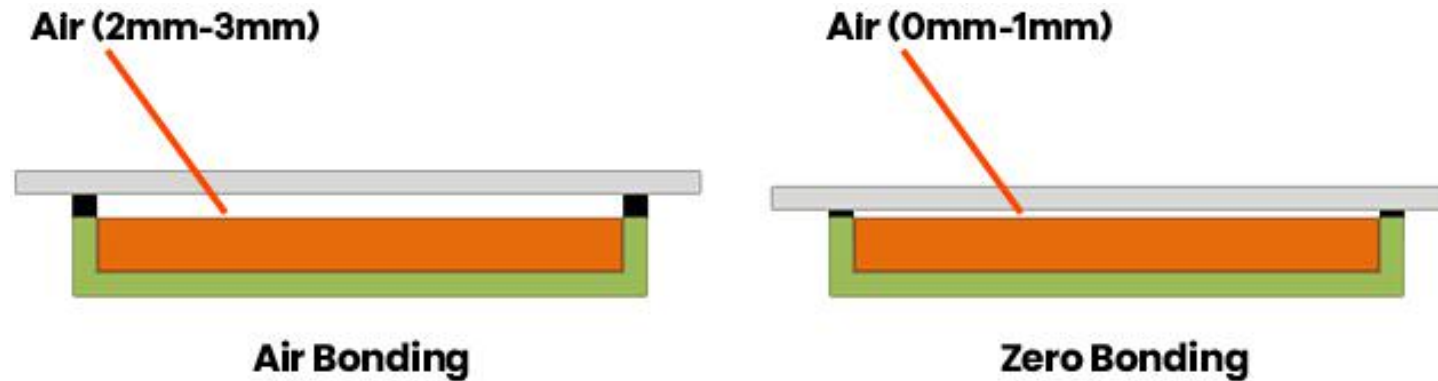

Feature

Groundbreaking zero bonding technology

Traditional air bonding technology leaves air gap between the covered glass and the LCD panel, making room for possible dust and moisture. The upgrade of the bonding technology makes the air gap almost invisible to improve the overall performance of the display to another level, physically and technically.