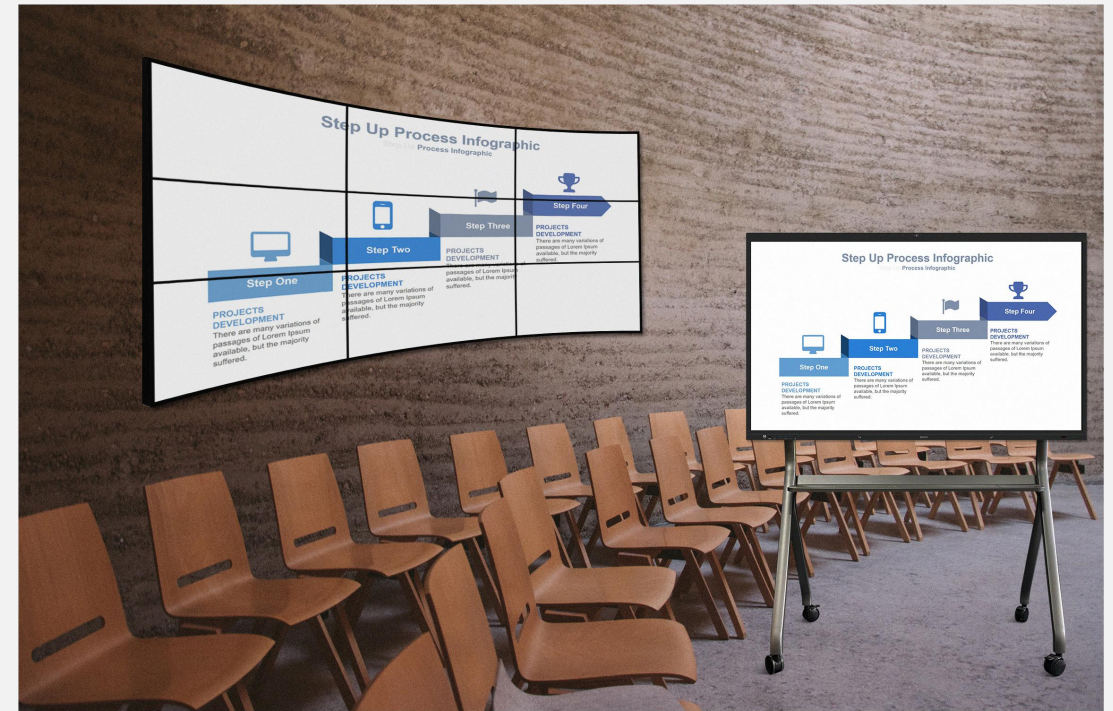

## HDMI output to enjoy larger view

The HDMI out port on both TB900Pro and TB900 makes it possible to extend the IFP screen to larger displays, so that when the speaker annotates on the IFP, it's easier for audience to see the presentation on the other big screen.